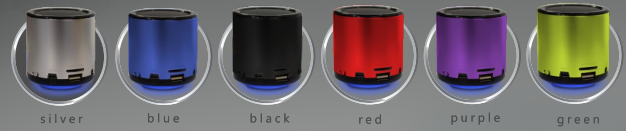

BLUETOOTH SPEAKER

MODEL

Premium Sound Quality

FM Radio Tuner

Mic/Handsfree calling

USB - Data input

LED light-AntiSlip Base

ANODIZED ALUMINUM